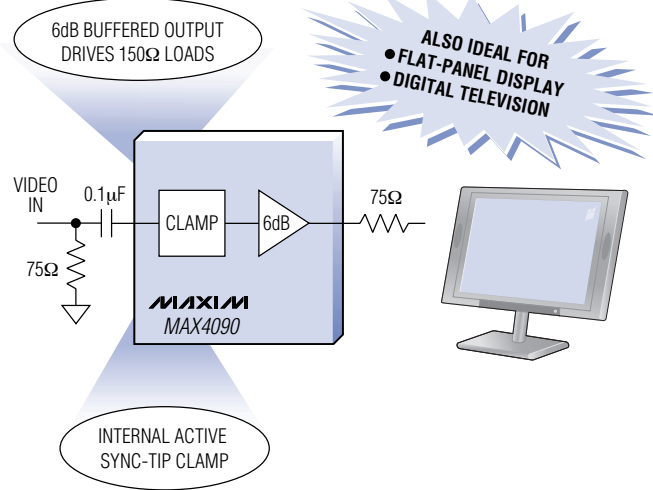

SMALLEST VIDEO BUFFER ELIMINATES BULKY EXTERNAL COMPONENTS

Low-Voltage, Low-Power Portable Video Amplifier is Half the Size of the Competition and Consumes 200x Less Shutdown Current

SAG CORRECTED OUTPUT DRIVER

DC RESTORED INPUT BUFFER

AVAILABLE IN TINY SOT23 and SC70 PACKAGES

1/2 THE SIZE OF THE COMPETITION

- ◆ 17MHz 0.1dB Gain Flatness
- ◆ 2% Output Droop
- ◆ 65dB Peak Signal-to-RMS Noise
- ◆ 45MHz -3dB Large-Signal Bandwidth
- ◆ 0.5%/0.5° Differential Gain/Phase
- ◆ Prices Start at \$0.49[†]