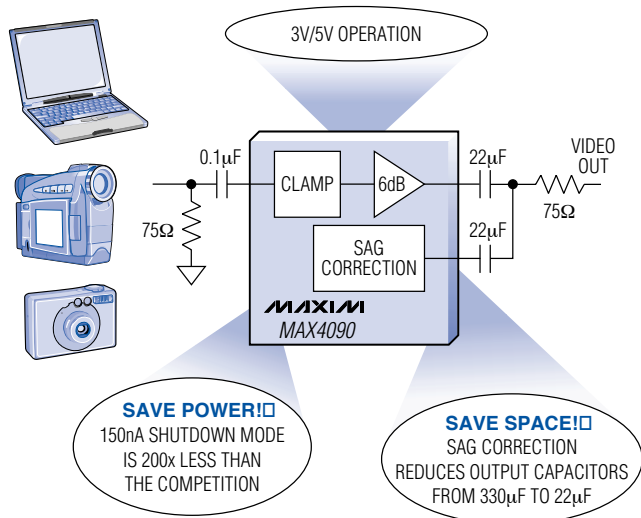

SMALLEST VIDEO BUFFER ELIMINATES BULKY EXTERNAL COMPONENTS

Low-Voltage, Low-Power Portable Video Amplifier is Half the Size of the Competition and Consumes 200x Less Shutdown Current

SAG CORRECTED OUTPUT DRIVER

DC RESTORED INPUT BUFFER

AVAILABLE IN TINY SOT23 and SC70 PACKAGES

1/2 THE SIZE OF THE COMPETITION

- ◆ 17MHz 0.1dB Gain Flatness
- ◆ 2% Output Droop
- ◆ 65dB Peak Signal-to-RMS Noise
- ◆ 45MHz -3dB Large-Signal Bandwidth
- ◆ 0.5%/0.5° Differential Gain/Phase
- ◆ Prices Start at \$0.49[†]