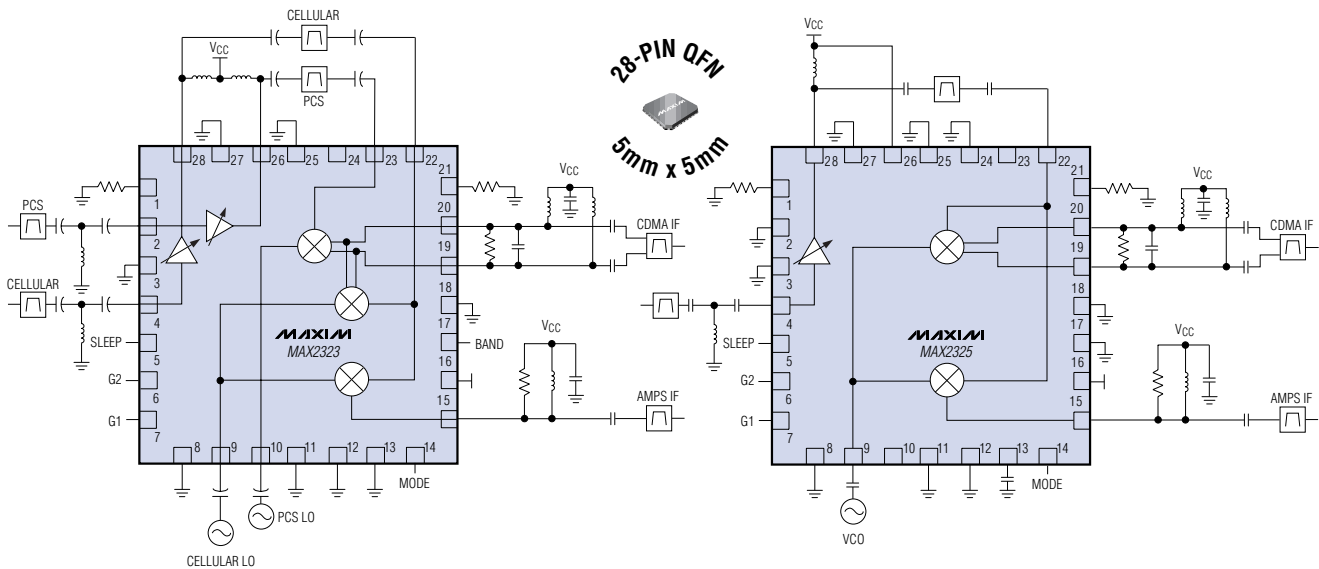

# WORLD'S SMALLEST DUAL-BAND CELL PHONE LNA + MIXER IC HAS HIGHEST IP3

## SiGe IC in 5mm x 5mm QFN Package Sets New Industry Standard

The MAX2323 low-noise amplifier (LNA) plus mixer is designed for dual-band CDMA cellular phones and can also be used in dual-band TDMA, GSM, or EDGE cellular phones. It includes all circuitry needed from the antenna to the IF filter in a miniature QFN package. The LNAs have unprecedented input IP3 and the mixers have very high gain, which is essential to meet sensitivity goals. Both LNAs have switched gain states to conserve power and increase dynamic range. The low-band LNA has three gain states for optimum IP3 margin in CDMA systems. The MAX2323 addresses dual-band, tri-mode applications, and the MAX2325 is a pin-compatible cellular-band version.

Very high input IP3 and the industry's smallest package make the MAX2323 unique.

The cellular-band only MAX2325 is pin compatible with the MAX2323.

**FREE Wireless Design Guide—Sent Within 24 Hours!**  
Includes: Reply Cards for Free Samples and Data Sheets